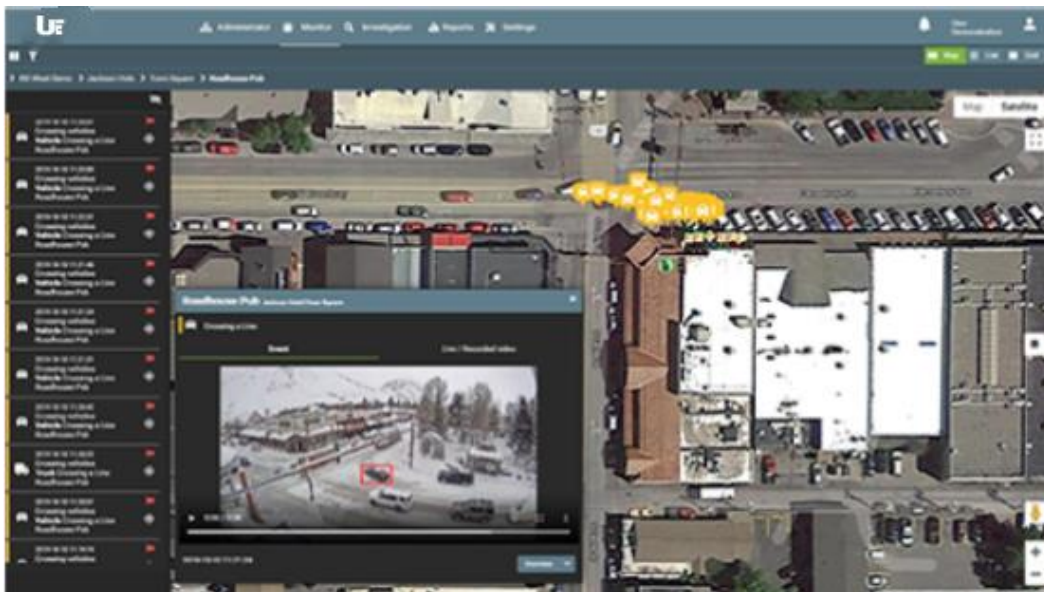

AI Based Video Analytics Software

Simple And Easy To Use

Smart Dashboards

Real-Time Video Analytics

Object Detection in Video Analytics

Product image(s) are for illustrative purposes only and may differ from the actual product